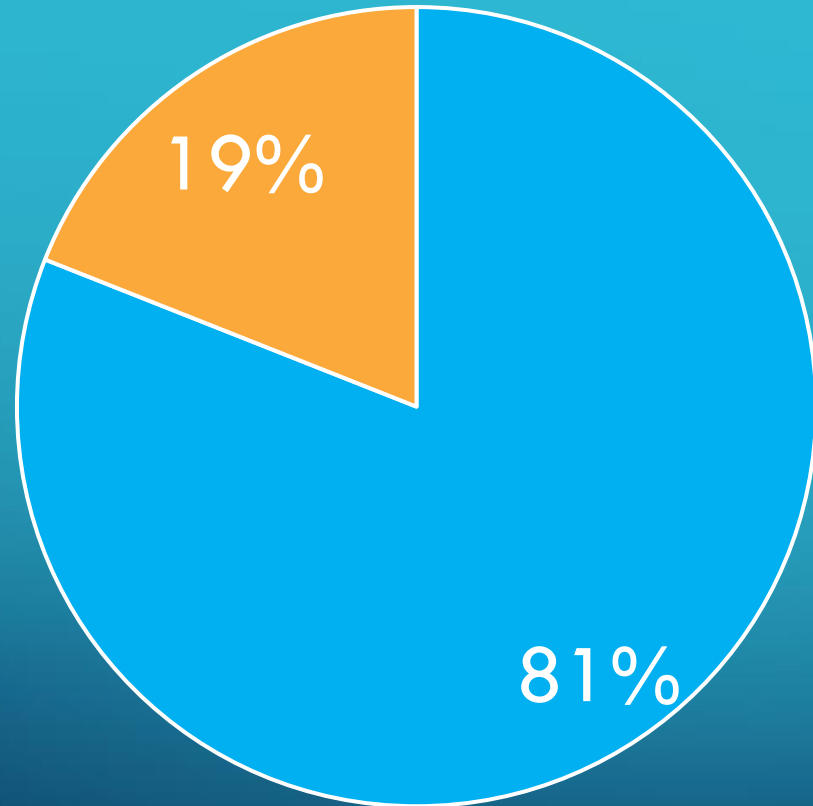

Is UUFSD Meeting this Need?

- Strongly Agree, Agree
- Neutral, Disagree, Strongly Disagree

FUTURE DIRECTION

How Big Should We Be?

- Stay at 177 Members
- Grow to 200 Members
- Grow to 250+ Members

FUTURE DIRECTION

How Important?

- Very Important, Important
- Neutral, Relatively Unimportant, Not Important

Is UUFSD Meeting this Need?

- Strongly Agree, Agree
- Neutral, Disagree, Strongly Disagree

*Only 27% respondents felt that UUFSD has a clear mission/vision