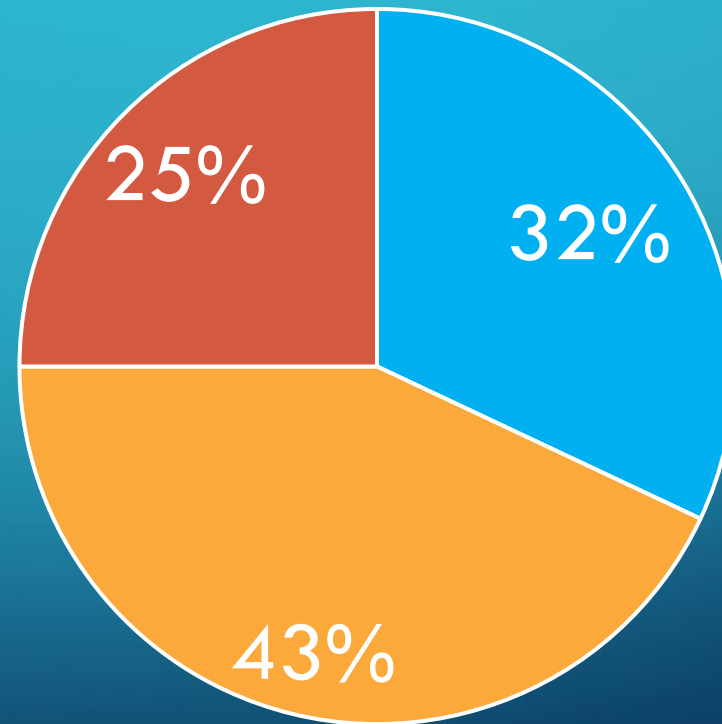

My participation in the Sunday worship service is:

■ Frequent ■ Occasional ■ Infrequent

SELF-EVALUATION RESPONSES

TELL US ABOUT YOURSELF

My participation in other events and activities:

■ Frequent ■ Occasional ■ Infrequent

SELF-EVALUATION RESPONSES

TELL US ABOUT YOURSELF

I and my family members who are active in UUFSD belong to these age groups:

FELLOWSHIP AND COMMUNITY

How Important?

- Very Important, Important
- Neutral, Relatively Unimportant, Not Important