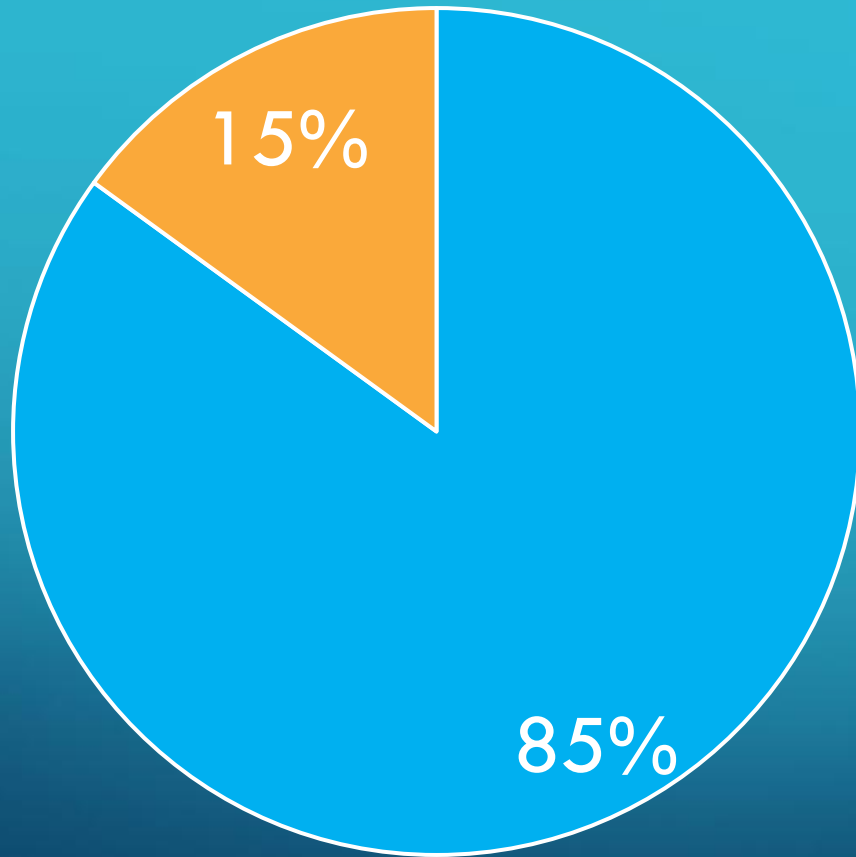

Is UUFSD Meeting this Need?

- Strongly Agree, Agree
- Neutral, Disagree, Strongly Disagree

*70% of Respondents felt that UUFSD is meeting this need for 0-12 years old

SUNDAY SERVICES

How Important?

- Very Important, Important
- Neutral, Relatively Unimportant, Not Important