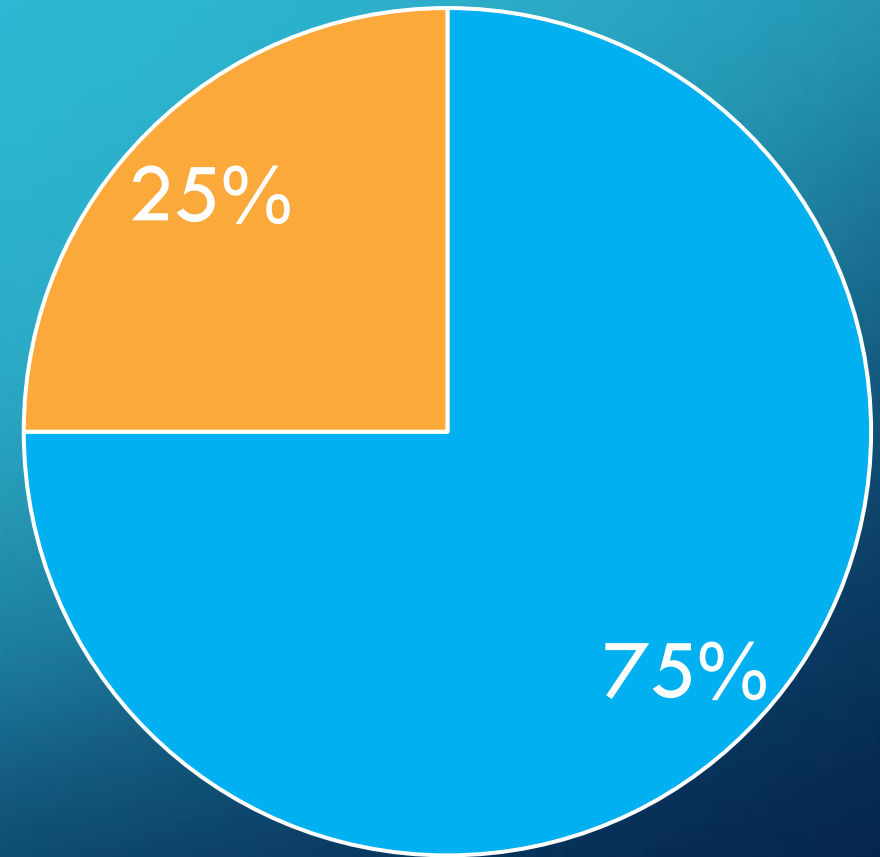

Is UUFSD Meeting this Need?

- Strongly Agree, Agree
- Neutral, Disagree, Strongly Disagree