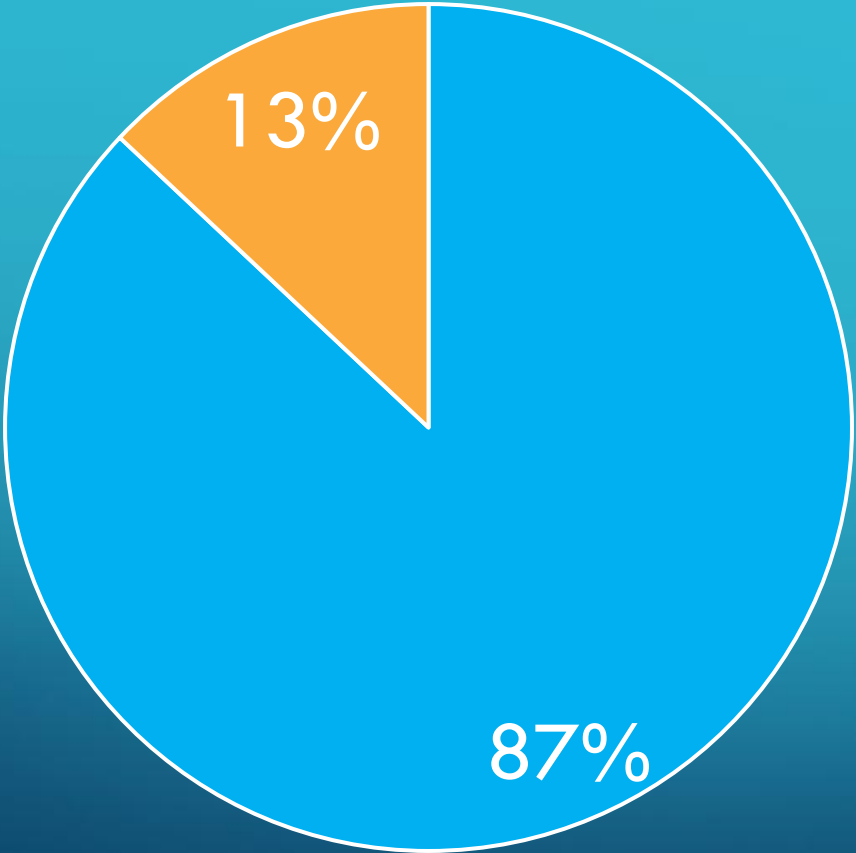

SOCIAL JUSTICE AND OUTREACH

How Important?

- Very Important, Important
- Neutral, Relatively Unimportant, Not Important