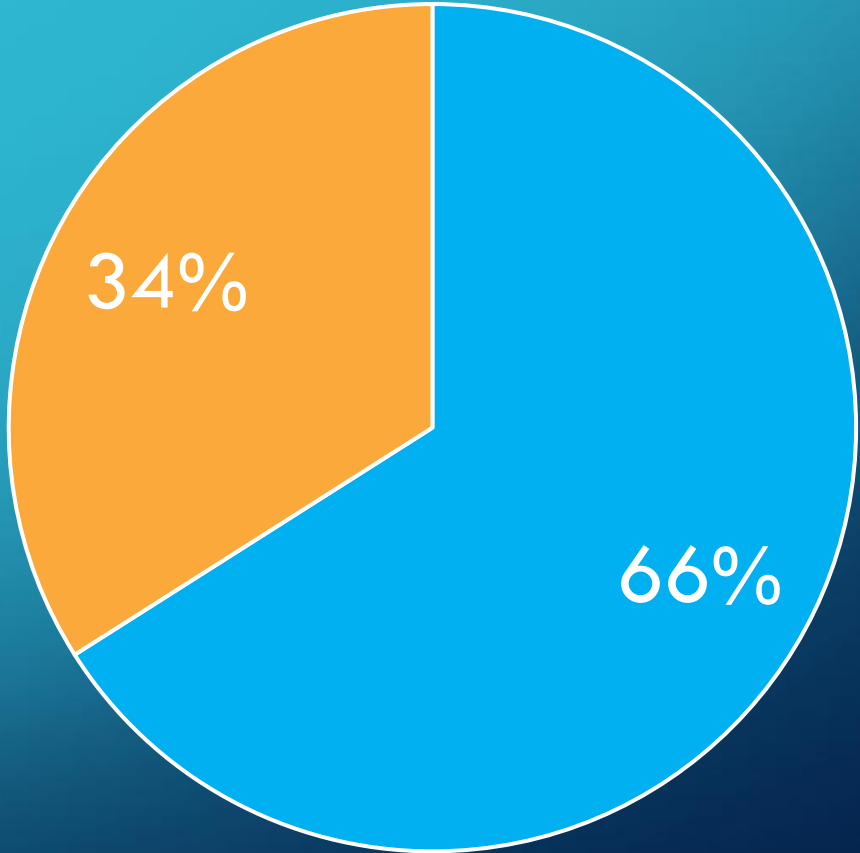

Is UUFSD Meeting this Need?

- Strongly Agree, Agree
- Neutral, Disagree, Strongly Disagree

SOCIAL JUSTICE AND OUTREACH

How Important?

- Very Important, Important
- Neutral, Relatively Unimportant, Not Important

Is UUFSD Meeting this Need?

- Strongly Agree, Agree
- Neutral, Disagree, Strongly Disagree

FUTURE DIRECTION

How Big Should We Be?

- Stay at 177 Members
- Grow to 200 Members
- Grow to 250+ Members

FUTURE DIRECTION