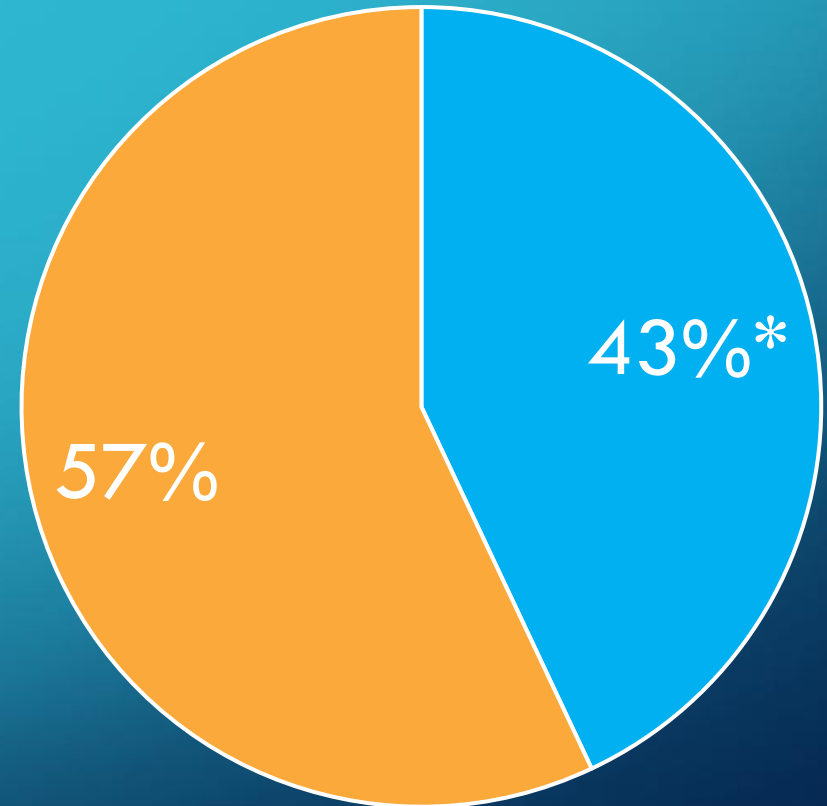

Is UUFSD Meeting this Need?

- Strongly Agree, Agree
- Neutral, Disagree, Strongly Disagree

FUTURE DIRECTION

How Big Should We Be?

- Stay at 177 Members
- Grow to 200 Members
- Grow to 250+ Members

FUTURE DIRECTION

How Important?

- Very Important, Important
- Neutral, Relatively Unimportant, Not Important

Is UUFSD Meeting this Need?

- Strongly Agree, Agree
- Neutral, Disagree, Strongly Disagree

*Only 27% respondents felt that UUFSD has a clear mission/vision