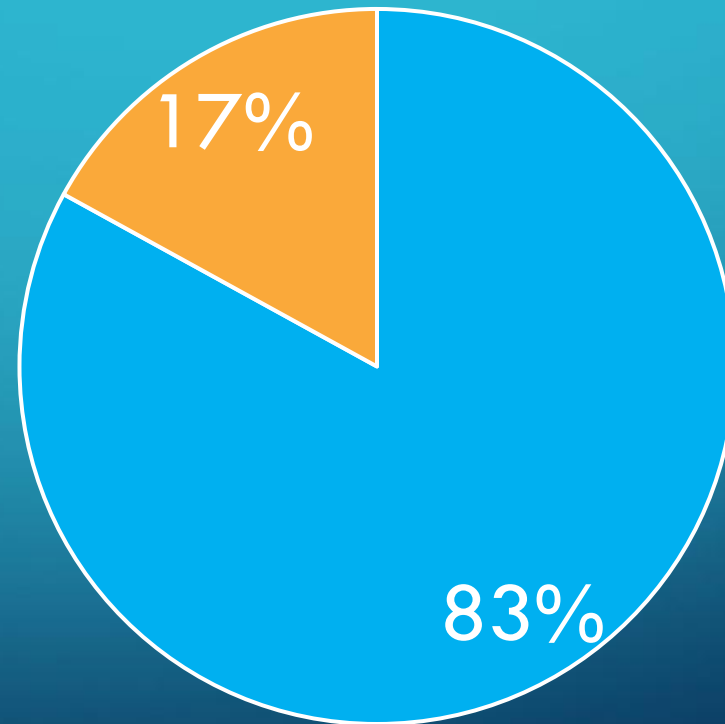

UUFSD 2025 FELLOWSHIP SELF-EVALUATION

WHAT DID WE LEARN?

SELF-EVALUATION RESPONSES

TELL US ABOUT YOURSELF

My relationship to the fellowship is:

Member Friend

SELF-EVALUATION RESPONSES

TELL US ABOUT YOURSELF

My participation in the Sunday worship service is:

■ Frequent ■ Occasional ■ Infrequent

SELF-EVALUATION RESPONSES

TELL US ABOUT YOURSELF

My participation in other events and activities:

■ Frequent ■ Occasional ■ Infrequent