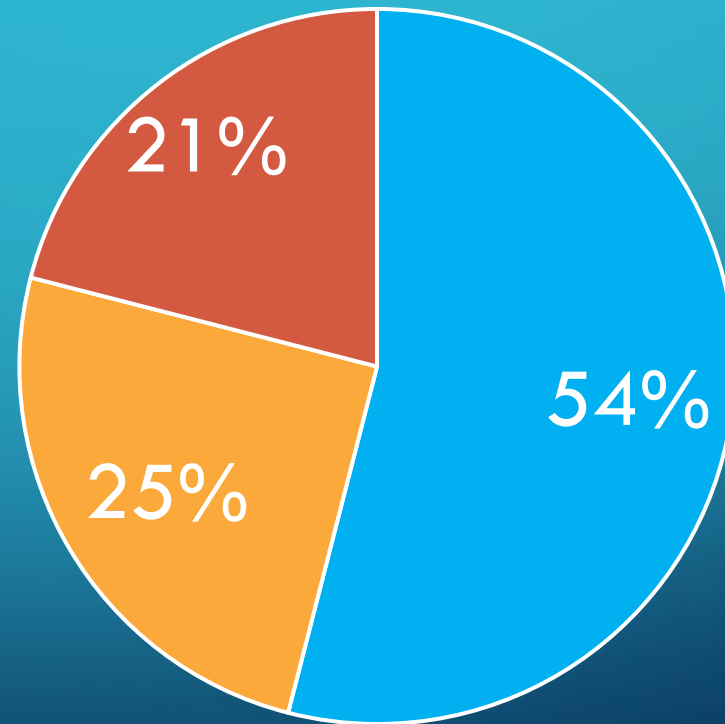

UUFSD 2025 FELLOWSHIP SELF-EVALUATION

WHAT DID WE LEARN?

SELF-EVALUATION RESPONSES

TELL US ABOUT YOURSELF

My relationship to the fellowship is:

Member Friend

SELF-EVALUATION RESPONSES

TELL US ABOUT YOURSELF

My participation in the Sunday worship service is:

■ Frequent ■ Occasional ■ Infrequent

SELF-EVALUATION RESPONSES

TELL US ABOUT YOURSELF

My participation in other events and activities:

■ Frequent ■ Occasional ■ Infrequent