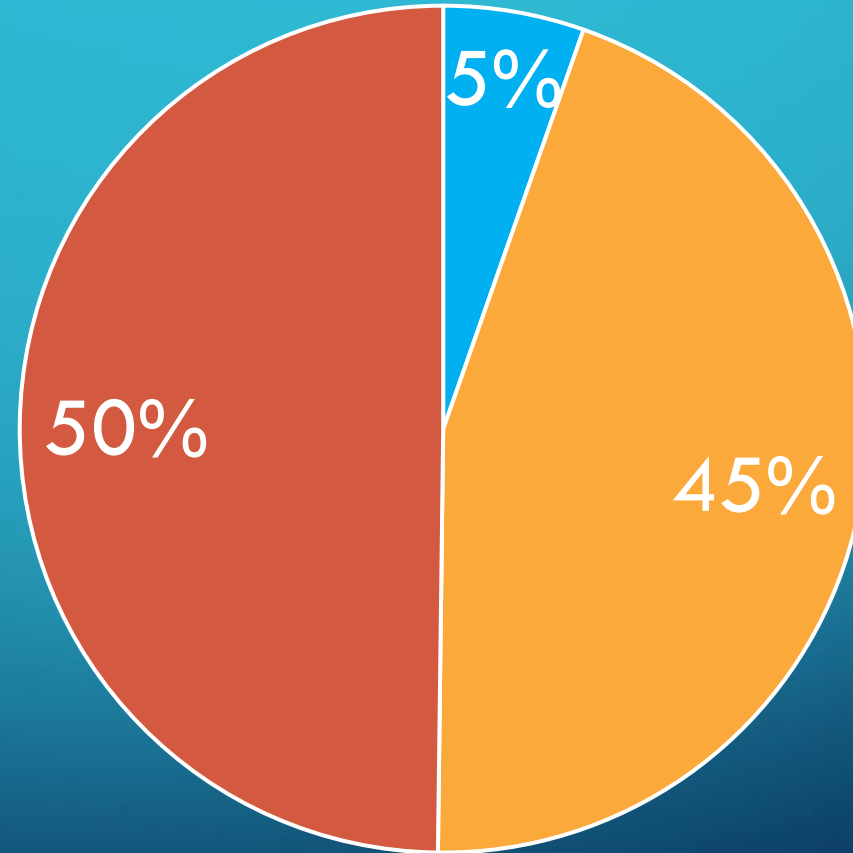

Is UUFSD Meeting this Need?

- Strongly Agree, Agree
- Neutral, Disagree, Strongly Disagree

SOCIAL JUSTICE AND OUTREACH

How Important?

- Very Important, Important
- Neutral, Relatively Unimportant, Not Important

Is UUFSD Meeting this Need?

- Strongly Agree, Agree
- Neutral, Disagree, Strongly Disagree

FUTURE DIRECTION

How Big Should We Be?

- Stay at 177 Members
- Grow to 200 Members
- Grow to 250+ Members

FUTURE DIRECTION